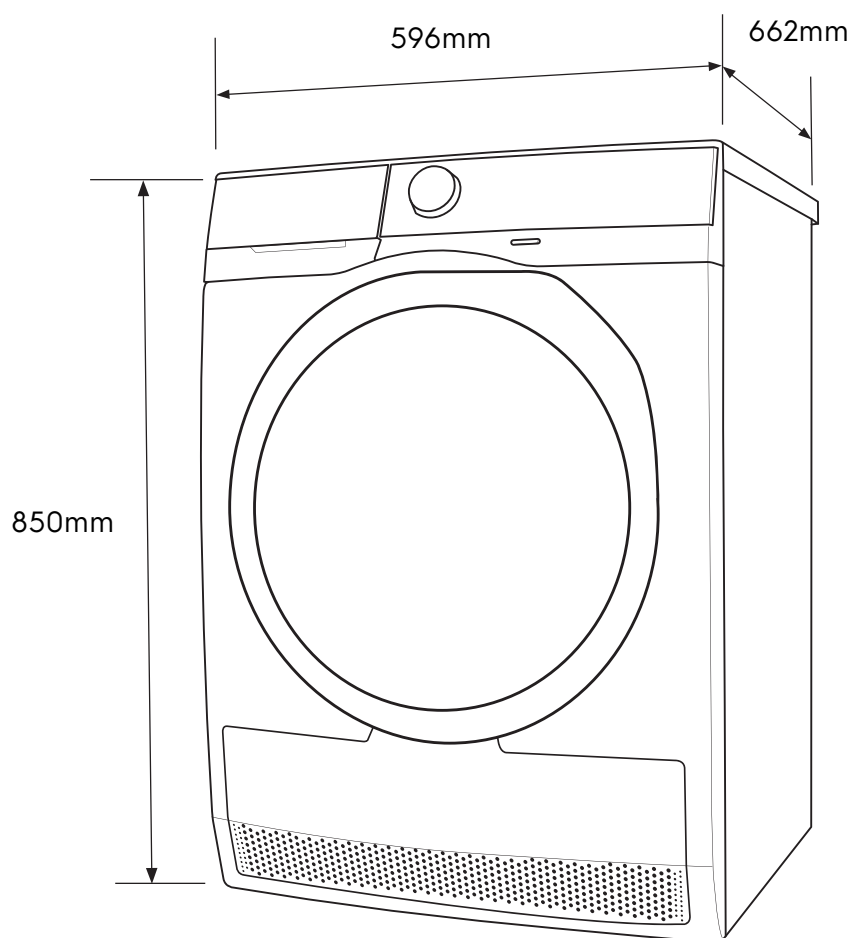

Dimension Guide

Heat Pump Dryer

Model:
EDH803R7WC

Dimensions

	width	height	depth
Product (mm)	596	850	662

Please note! Dimensions to be used as a guide only. All customers MUST refer to the user manual supplied with the product for detailed installation instructions.