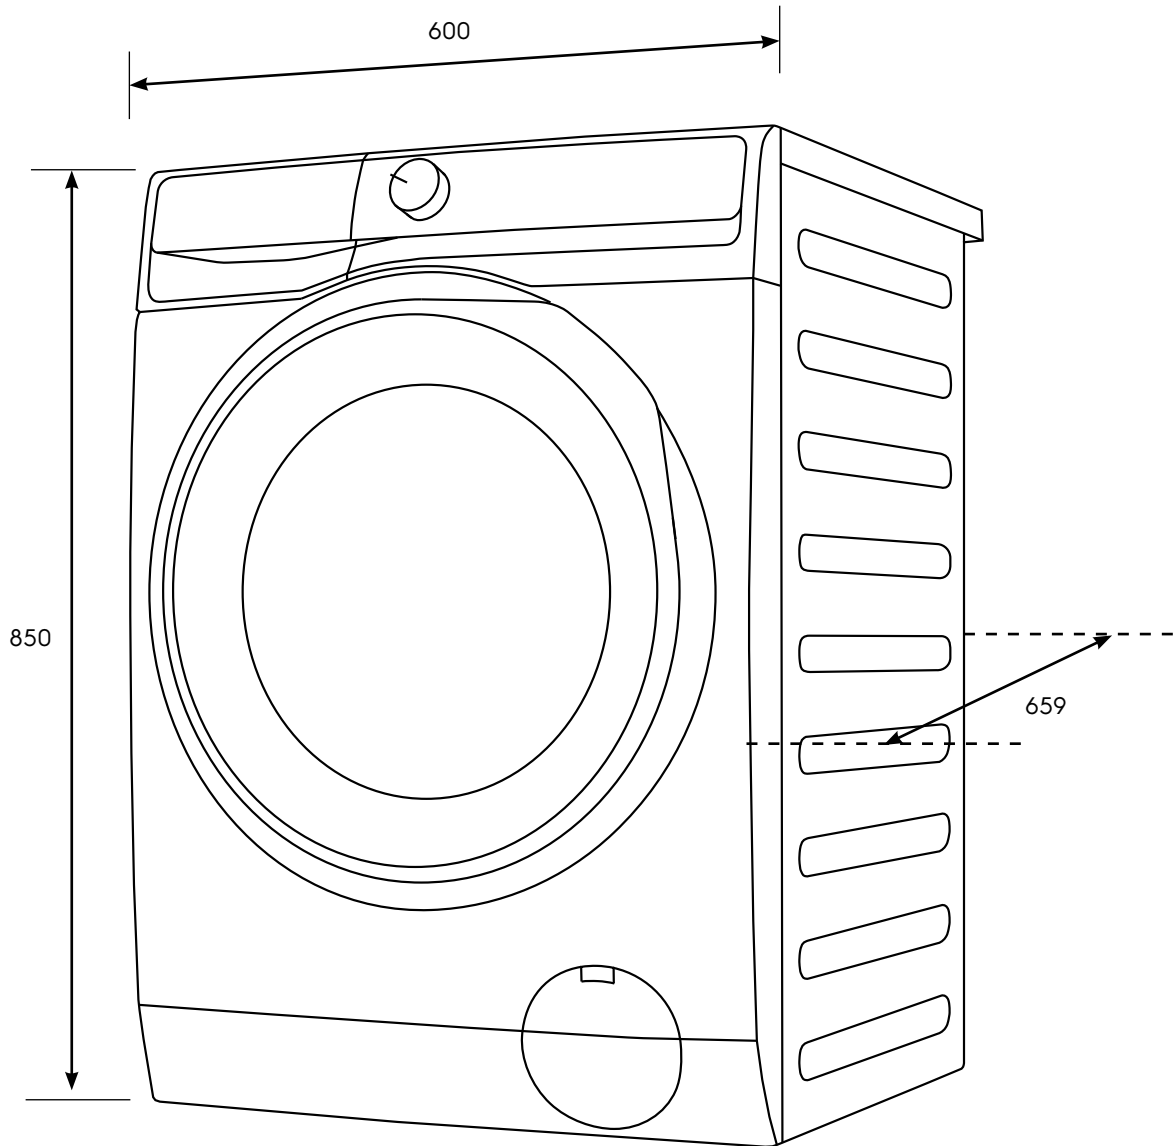

Dimension Guide

Washer dryer

Model:

EWV1043R7WC

Dimensions

	width	height	depth
Product (mm)	600	850	659

Please note! Dimensions to be used as a guide only. All customers MUST refer to the user manual supplied with the product for detailed installation instructions.