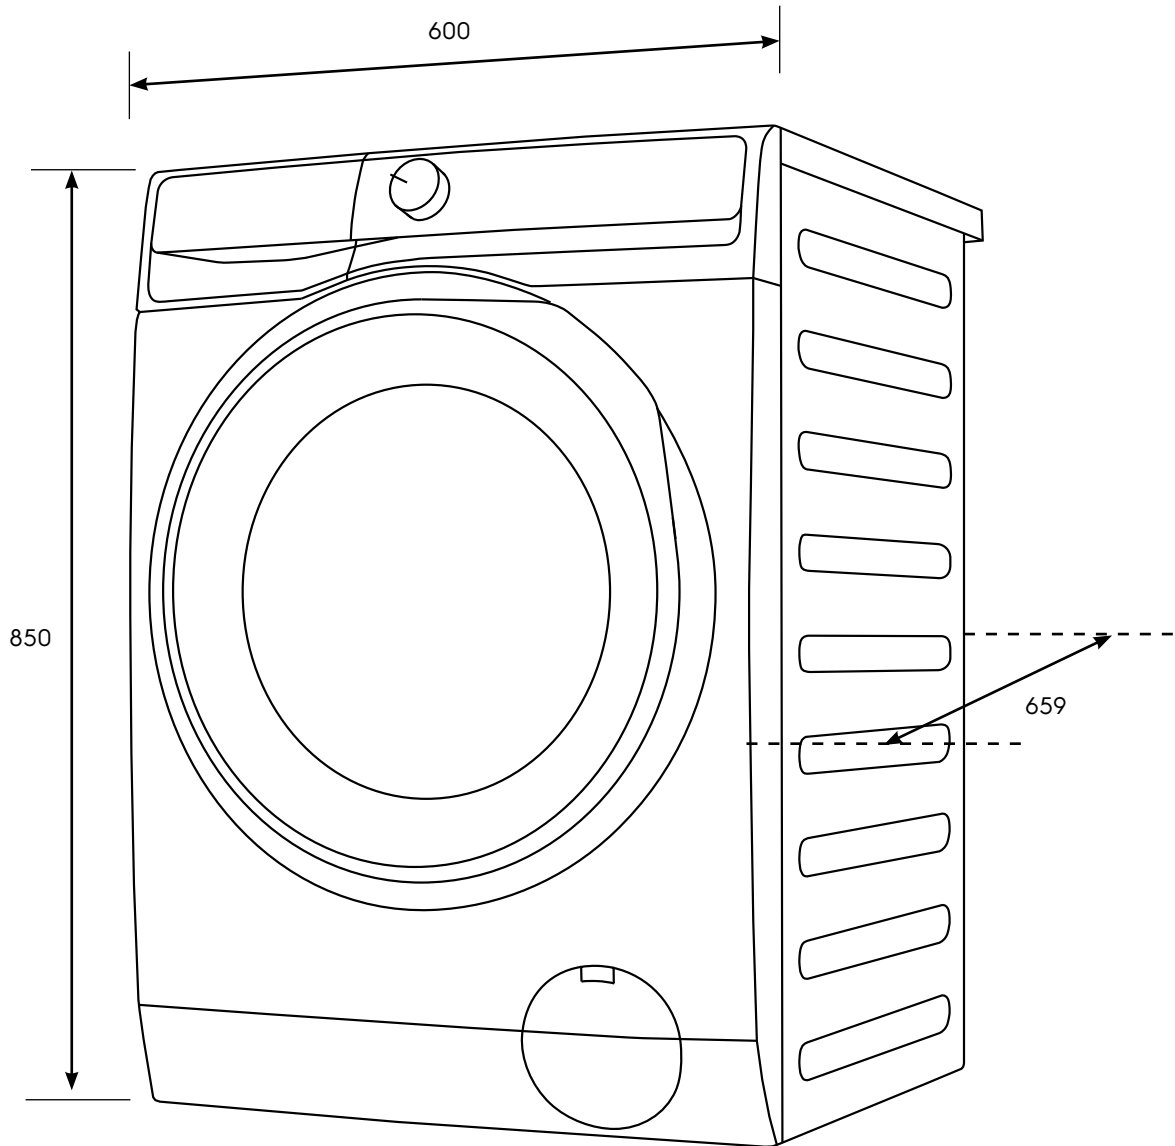

# Dimension Guide

## Washer dryer

**Model:**  
EWW1043R7SC

### Dimensions

	width	height	depth
Product (mm)	600	850	659

**Please note!** Dimensions to be used as a guide only. All customers MUST refer to the user manual supplied with the product for detailed installation instructions.