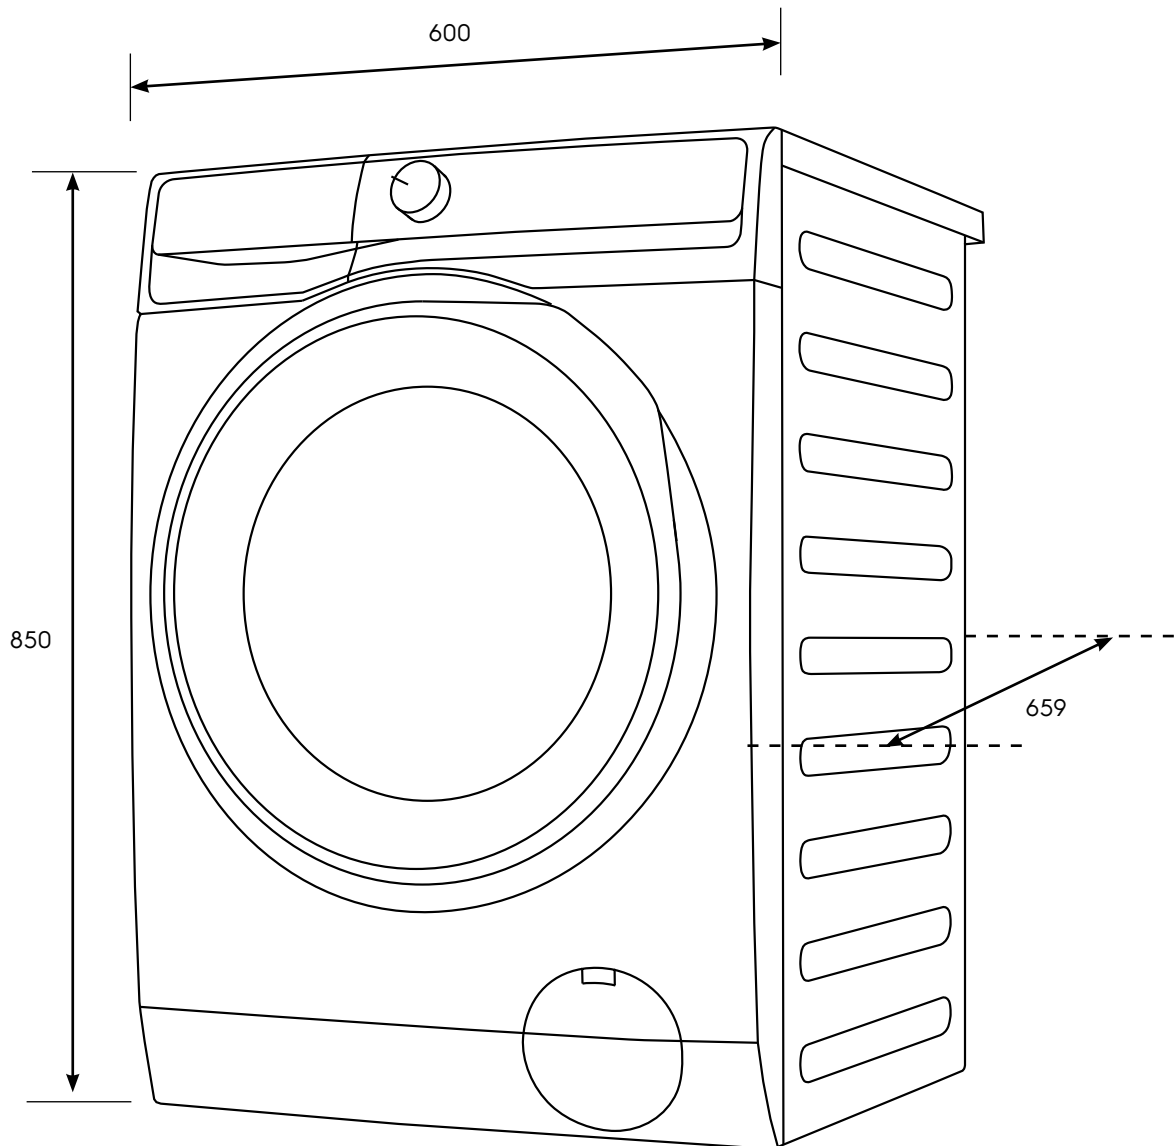

Dimension Guide

Washing machine

Model:
EWF1243R7SC

Dimensions			
	width	height	depth
Product (mm)	600	850	659

Please note! Dimensions to be used as a guide only. All customers MUST refer to the user manual supplied with the product for detailed installation instructions.