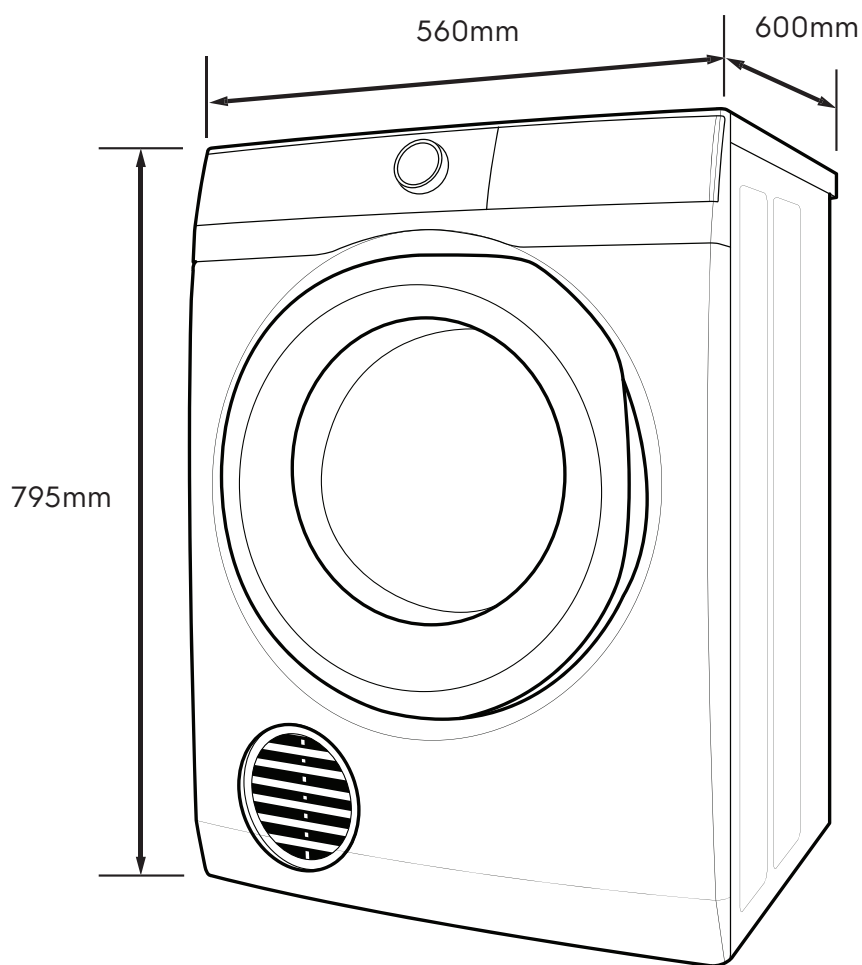

Dimension Guide

Vented Dryer

Model:
EDV605H3WC

Please note! Dimensions to be used as a guide only. All customers MUST refer to the user manual supplied with the product for detailed installation instructions.

© 2024 Electrolux S.E.A PTE. LTD. ELX_DIM_EDV605H3WC_ANZ_Jul24