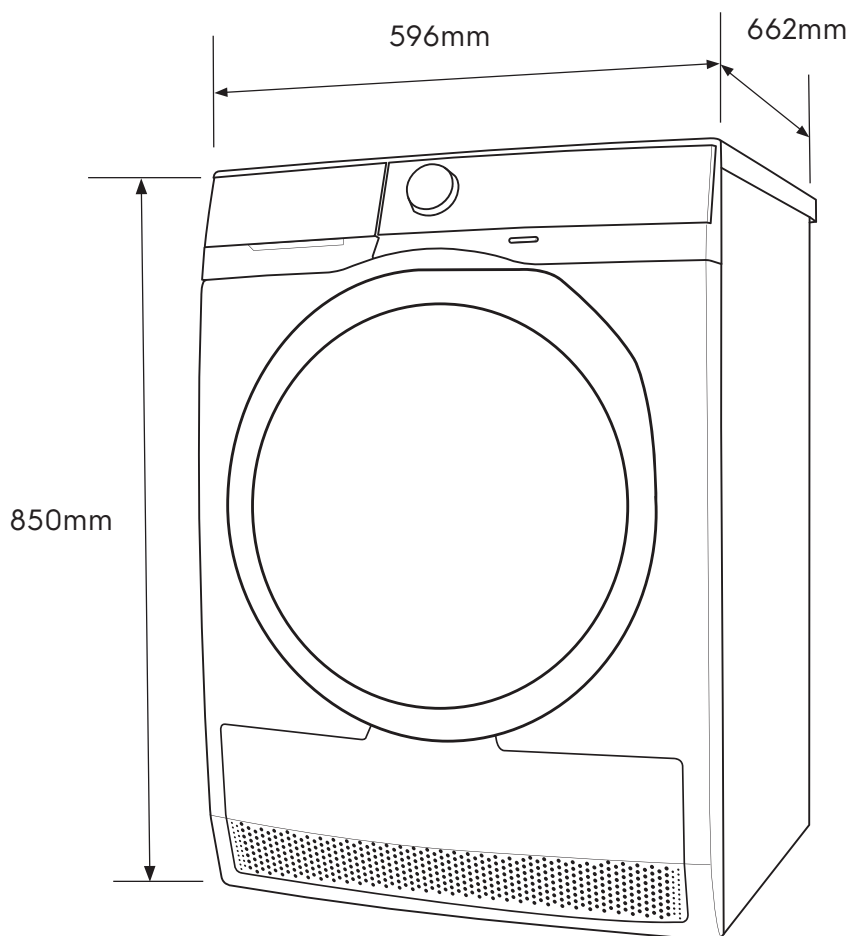

# Dimension Guide

## Heat Pump Dryer

**Model:**  
EDH902R9SC

### Dimensions

	width	height	depth
Product (mm)	596	850	662

**Please note!** Dimensions to be used as a guide only. All customers MUST refer to the user manual supplied with the product for detailed installation instructions.