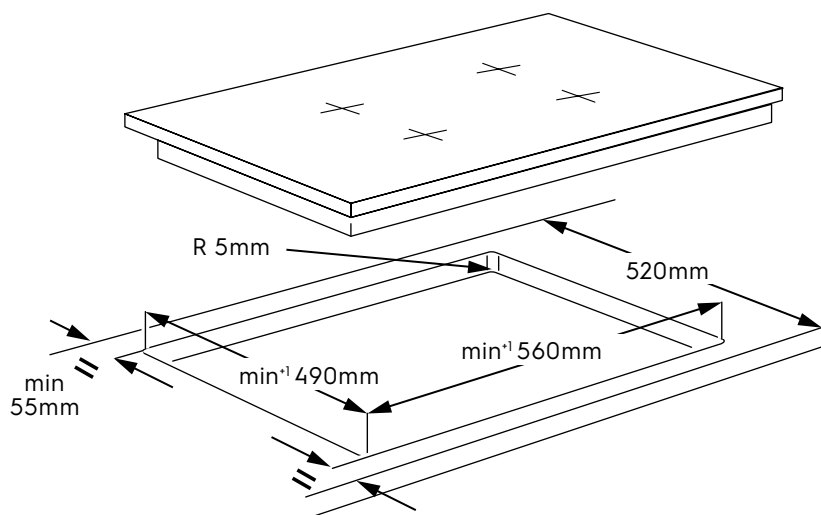

Dimension Guide

Built-in Induction Hob / 60 cm

Model:
EHI645BF

Dimensions

	width	height	depth
Cut-out (mm)	560	51	490
Product (mm)	590	51	520

Please note! Dimensions to be used as a guide only. All customers MUST refer to the user manual supplied with the product for detailed installation instructions.