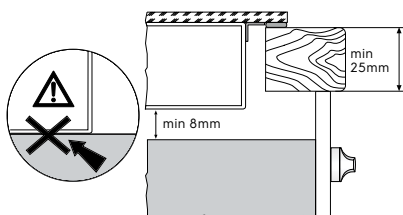

Dimension Guide

Built-in Induction Hob / 60 cm

Model:
EHI645BF

Dimensions

	width	height	depth
Cut-out (mm)	560	51	490
Product (mm)	590	51	520

Please note! Dimensions to be used as a guide only. All customers MUST refer to the user manual supplied with the product for detailed installation instructions.