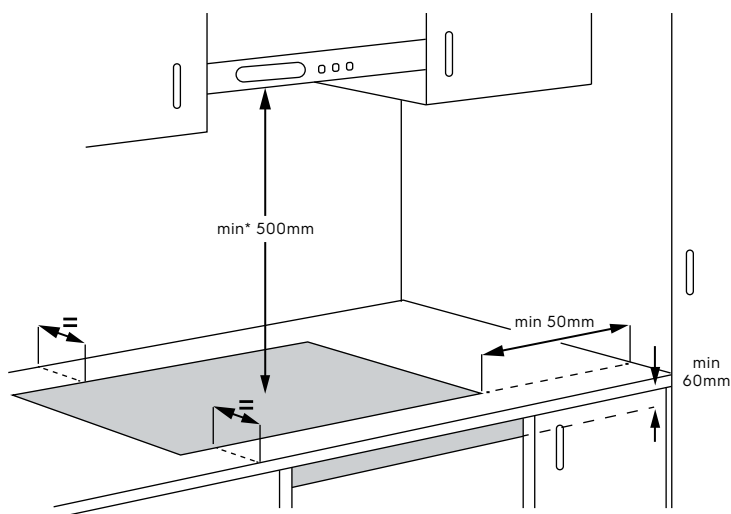

Dimension Guide

Built-in Induction Hob / 60 cm

Model:
EHI645BF

Dimensions

	width	height	depth
Cut-out (mm)	560	51	490
Product (mm)	590	51	520

Please note! Dimensions to be used as a guide only. All customers MUST refer to the user manual supplied with the product for detailed installation instructions.