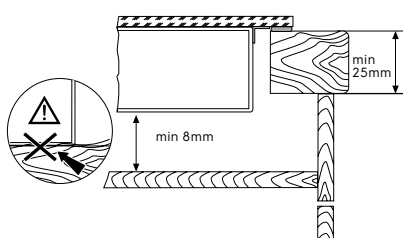

Dimension Guide

Built-in Induction Hob / 60 cm

Model:
EHI645BF

Dimensions

	width	height	depth
Cut-out (mm)	560	51	490
Product (mm)	590	51	520

Please note! Dimensions to be used as a guide only. All customers MUST refer to the user manual supplied with the product for detailed installation instructions.