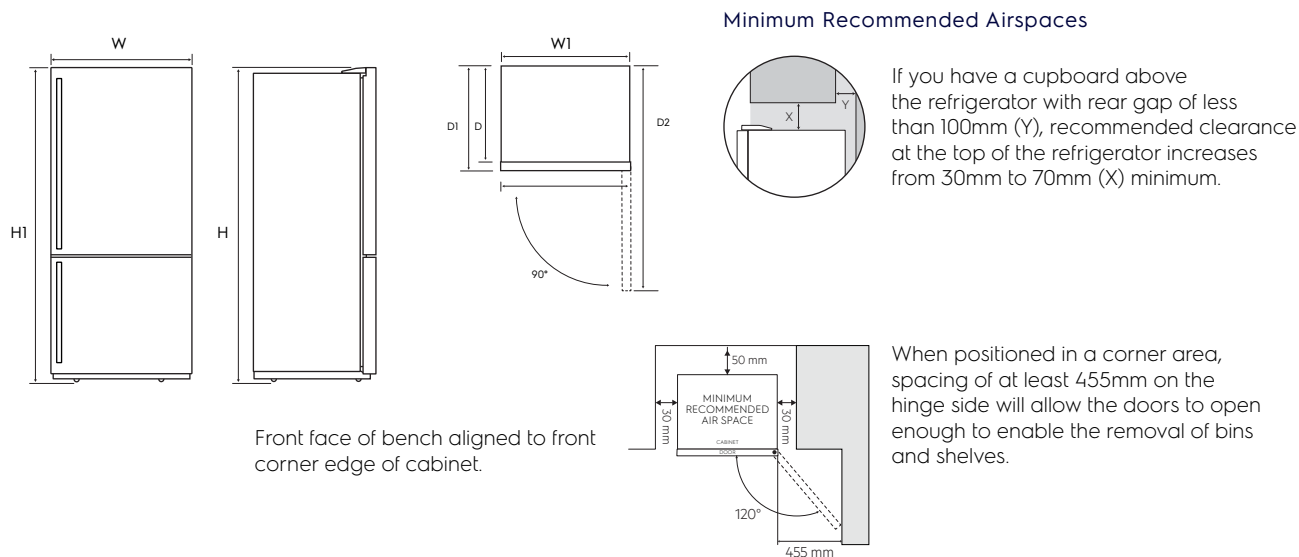

Dimension Guide

Bottom freezer refrigerator

Model:
EBE5007BD-R

Bottom Freezer refrigerator models:	Total width (mm)	Cabinet width (mm)	Total depth including door and handle (mm)	Cabinet depth (mm)	Depth door open 90° (mm)	Total height (mm)	Cabinet height (mm)	Air space needed above cabinet (mm)
EBE5007BD-R	796	790	773	641	1457	1725	1705	50

Important! Please ensure that the access to your kitchen (including doorways, corridors, island benches, etc) allows sufficient clearance to move your fridge into position.

Please note! Dimensions to be used as a guide only. All customers MUST refer to the user manual supplied with the product for detailed installation instructions.