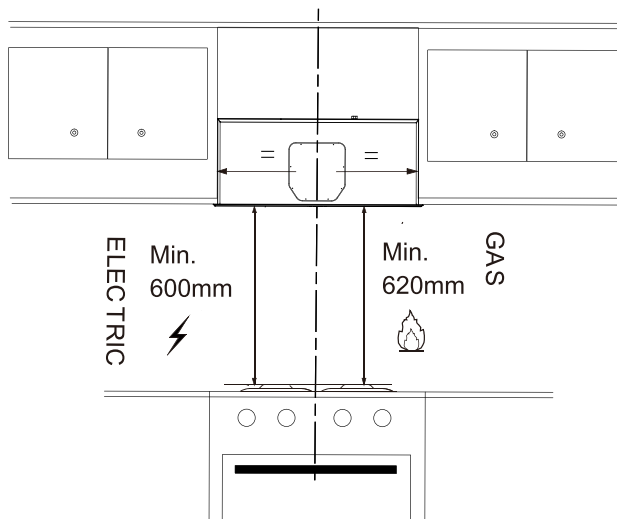

Dimension Guide

Integrated Extractor hood

Model:
ERI812SE

Dimensions

	width	height	depth
Product (mm)	866	249+33	292

Please note! Dimensions to be used as a guide only. All customers MUST refer to the user manual supplied with the product for detailed installation instructions.