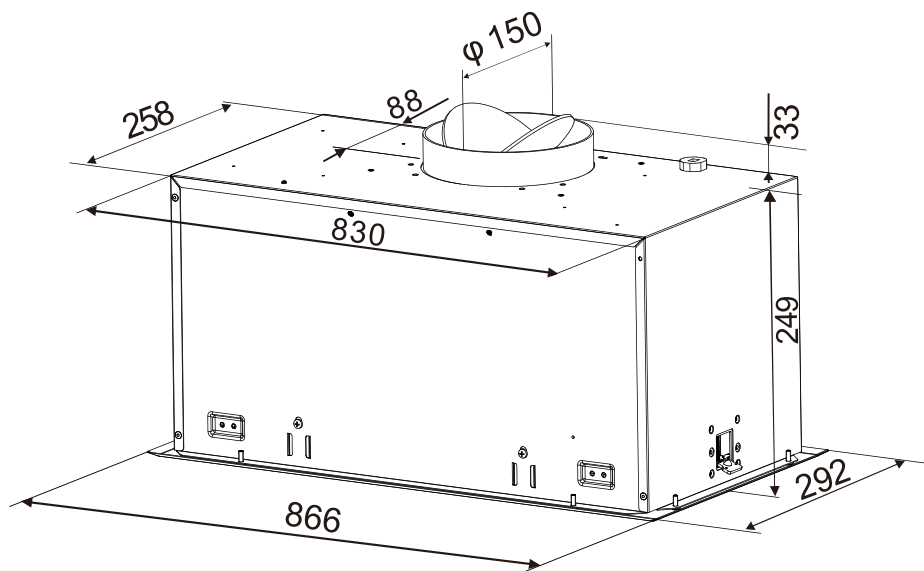

Dimension Guide

Integrated Extractor hood

Model:
ERI812SE

Dimensions

	width	height	depth
Product (mm)	866	249+33	292

Please note! Dimensions to be used as a guide only. All customers MUST refer to the user manual supplied with the product for detailed installation instructions.