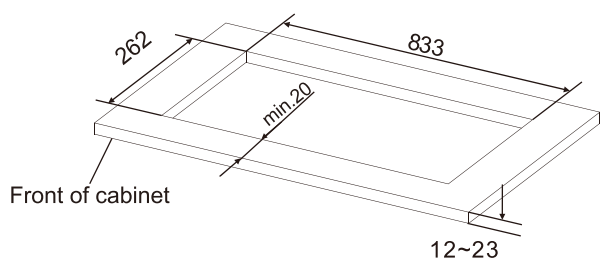

Dimension Guide

Integrated Extractor hood

Model:
ERI812SE

Dimensions

	width	height	depth
Product (mm)	866	249+33	292

Please note! Dimensions to be used as a guide only. All customers MUST refer to the user manual supplied with the product for detailed installation instructions.