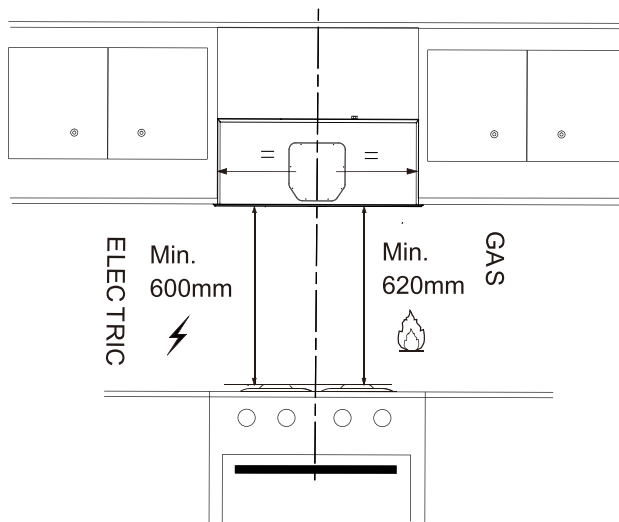

# Dimension Guide

## Integrated Extractor hood

**Model:**  
ERI512SE

### Dimensions

	width	height	depth
Product (mm)	526	249+33	292

**Please note!** Dimensions to be used as a guide only. All customers MUST refer to the user manual supplied with the product for detailed installation instructions.