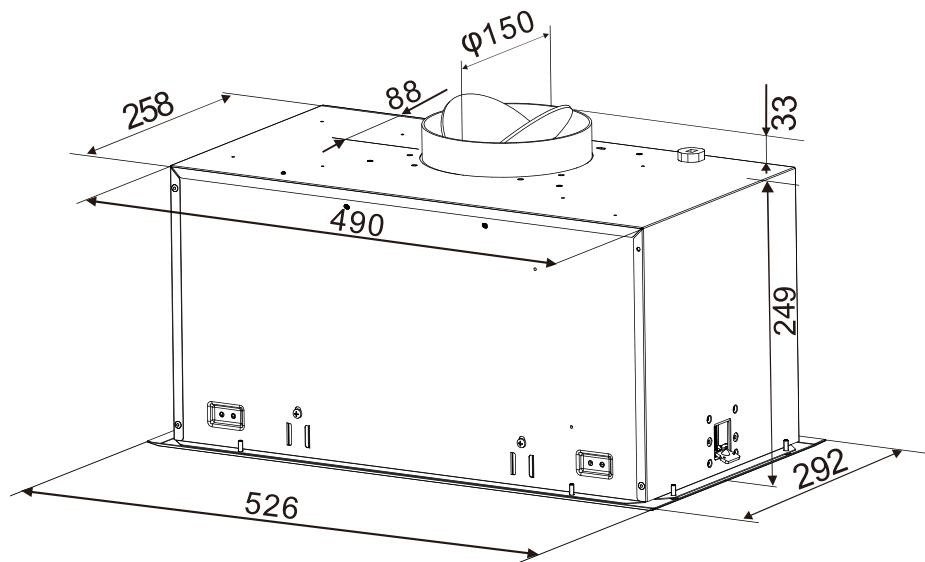

# Dimension Guide

## Integrated Extractor hood

**Model:**  
ERI512SE

### Dimensions

	width	height	depth
Product (mm)	526	249+33	292

**Please note!** Dimensions to be used as a guide only. All customers MUST refer to the user manual supplied with the product for detailed installation instructions.