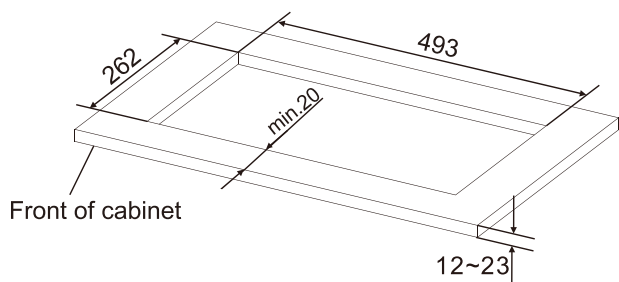

# Dimension Guide

### Dimensions

	width	height	depth
Product (mm)	526	249+33	292

**Please note!** Dimensions to be used as a guide only. All customers MUST refer to the user manual supplied with the product for detailed installation instructions.