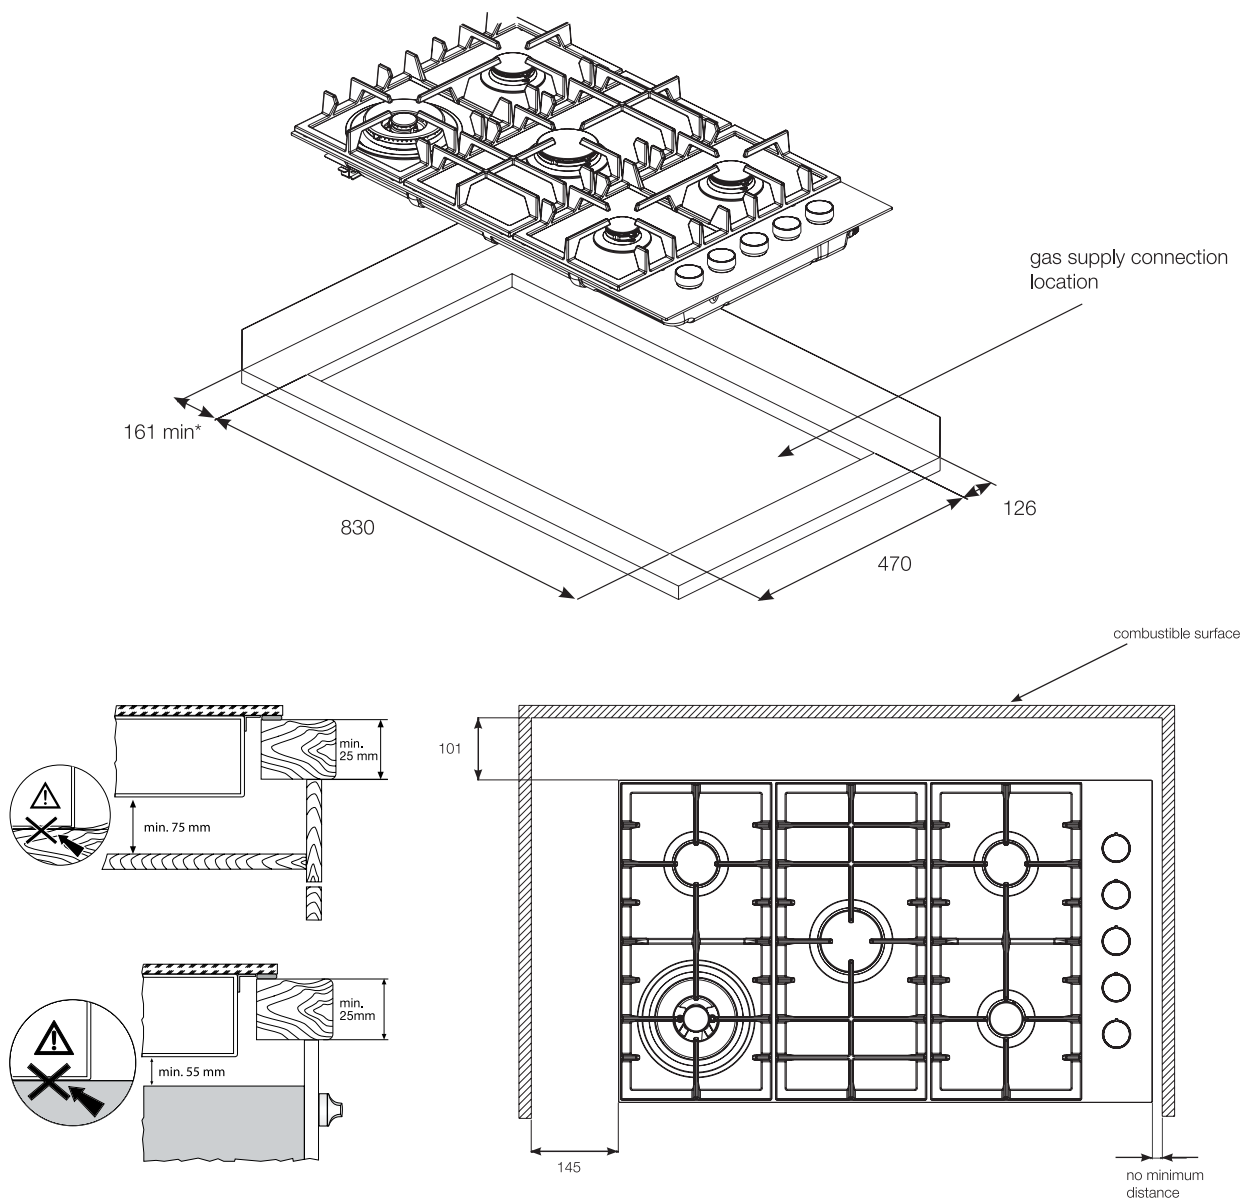

Dimension Guide

Built-in Gas Hob / 90 cm

Model:
EHG953BE

Dimensions			
	width	height	depth
Cut-out (mm)	830	55	470
Product (mm)	861	60	520

*To combustible surface (dimension is not relevant if the adjacent surface is non-combustible).

Please note! Dimensions to be used as a guide only. All customers MUST refer to the user manual supplied with the product for detailed installation instructions.

© 2021 Electrolux S.E.A PTE. LTD. E_DIM_EHG953BE_Sep21