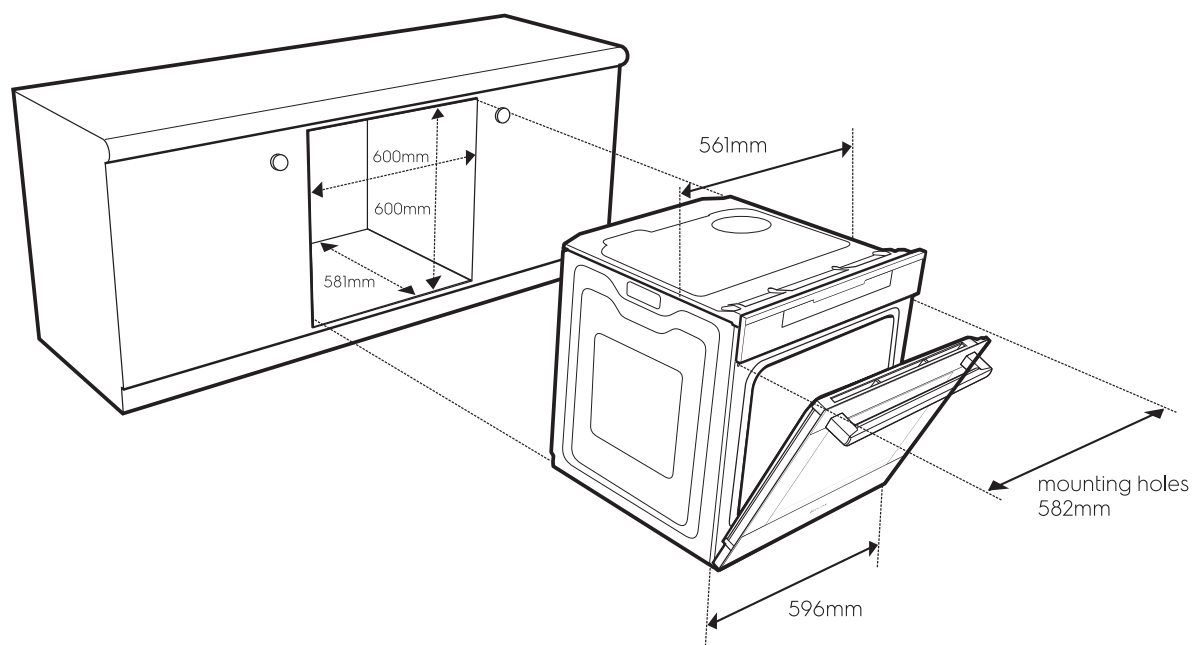

Dimension Guide

Built-in Single Oven

Model:
EVEP616DSE

Dimensions			
	width	height	depth
Cut-out (mm)	600	600	581
Product (mm)	596	597	572

Please note! Dimensions to be used as a guide only. All customers MUST refer to the user manual supplied with the product for detailed installation instructions.
© 2021 Electrolux S.E.A PTE. LTD. E_DIM_EVEP616DSE_Sep21