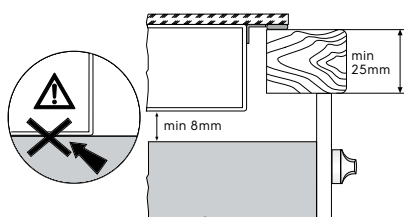

# Dimension Guide

## Built-in Induction Hob / 60 cm

**Model:**  
EHI635BE

Dimensions			
	width	height	depth
Cut-out (mm)	560	51	490
Product (mm)	590	51	520

**Please note!** Dimensions to be used as a guide only. All customers MUST refer to the user manual supplied with the product for detailed installation instructions.