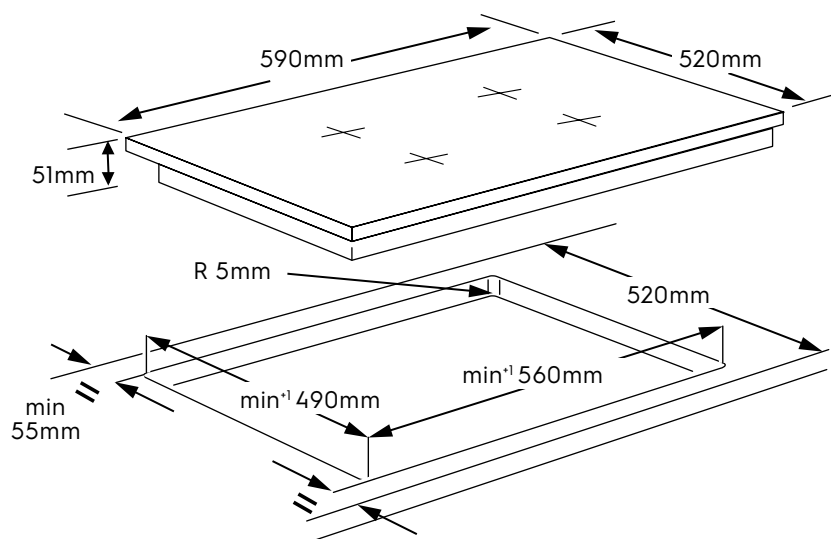

# Dimension Guide

## Built-in Induction Hob / 60 cm

**Model:**  
EHI635BE

Dimensions			
	width	height	depth
Cut-out (mm)	560	51	490
Product (mm)	590	51	520

**Please note!** Dimensions to be used as a guide only. All customers MUST refer to the user manual supplied with the product for detailed installation instructions.