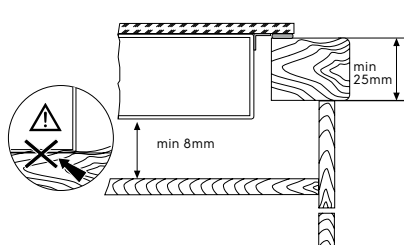

# Dimension Guide

## Built-in Induction Hob / 60 cm

**Model:**  
EHI635BE

Dimensions			
	width	height	depth
Cut-out (mm)	560	51	490
Product (mm)	590	51	520

**Please note!** Dimensions to be used as a guide only. All customers MUST refer to the user manual supplied with the product for detailed installation instructions.