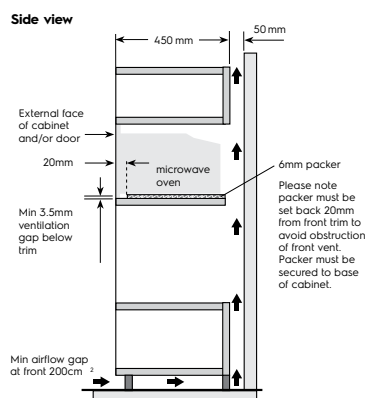

Dimension Guide

Biut-in Microwave Oven

Model:
EMB2523DSE

Dimensions			
	width	height	depth
Cut-out (mm)	600	468	500
Product (mm)	596	460	400

NOTE: Your appliance must be mounted on a flat surface for the full width and depth of the product.

Built-in furniture – flush fit

Infill panels are recessed 20mm from the external cabinet door to accommodate flush fit.

Please note! Dimensions to be used as a guide only. All customers MUST refer to the user manual supplied with the product for detailed installation instructions.