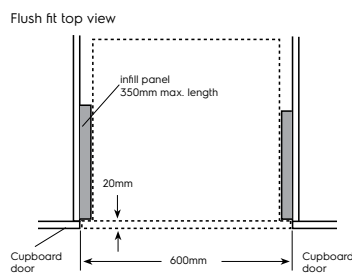

Dimension Guide

Biut-in Microwave Oven

Model:
EMB2523DSE

Dimensions			
	width	height	depth
Cut-out (mm)	600	468	500
Product (mm)	596	460	400

NOTE: Your appliance must be mounted on a flat surface for the full width and depth of the product.

Built-in furniture – flush fit

Infill panels are recessed 20mm from the external cabinet door to accommodate flush fit.

Please note! Dimensions to be used as a guide only. All customers MUST refer to the user manual supplied with the product for detailed installation instructions.