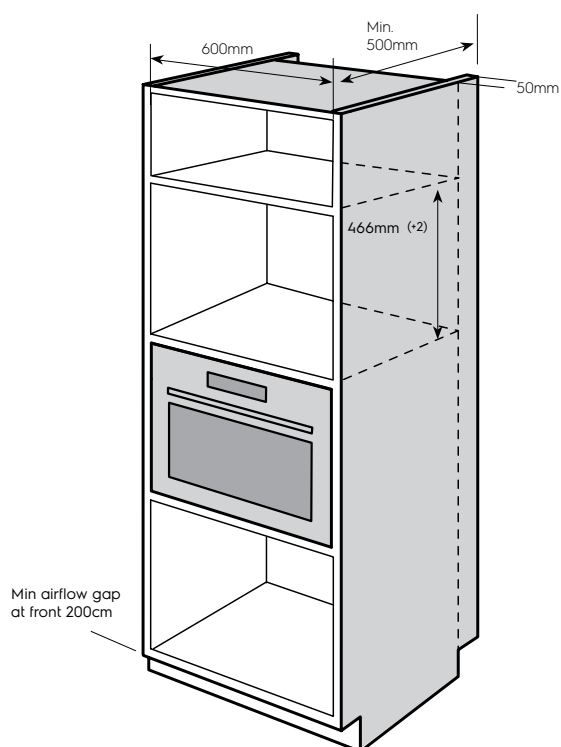

Dimension Guide

Biut-in Microwave Oven

Model:
EMB2523DSE

Dimensions			
	width	height	depth
Cut-out (mm)	600	468	500
Product (mm)	596	460	400

NOTE: Your appliance must be mounted on a flat surface for the full width and depth of the product.

Built-in furniture – flush fit

Infill panels are recessed 20mm from the external cabinet door to accommodate flush fit.

Please note! Dimensions to be used as a guide only. All customers MUST refer to the user manual supplied with the product for detailed installation instructions.