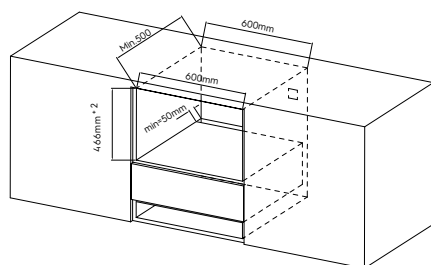

Dimension Guide

Biut-in Microwave Oven

Model:
EMB2523DSE

Dimensions			
	width	height	depth
Cut-out (mm)	600	468	500
Product (mm)	596	460	400

NOTE: Your appliance must be mounted on a flat surface for the full width and depth of the product.

Built-in furniture – flush fit

Infill panels are recessed 20mm from the external cabinet door to accommodate flush fit.

Please note! Dimensions to be used as a guide only. All customers MUST refer to the user manual supplied with the product for detailed installation instructions.