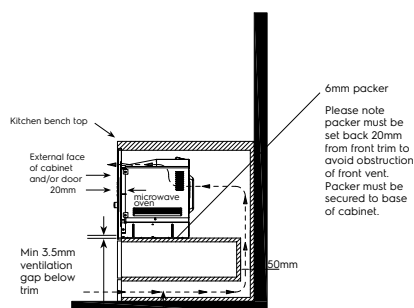

Dimension Guide

Biut-in Microwave Oven

Model:
EMB2523DSE

Dimensions			
	width	height	depth
Cut-out (mm)	600	468	500
Product (mm)	596	460	400

NOTE: Your appliance must be mounted on a flat surface for the full width and depth of the product.

Built-in furniture – flush fit

Infill panels are recessed 20mm from the external cabinet door to accommodate flush fit.

Please note! Dimensions to be used as a guide only. All customers MUST refer to the user manual supplied with the product for detailed installation instructions.