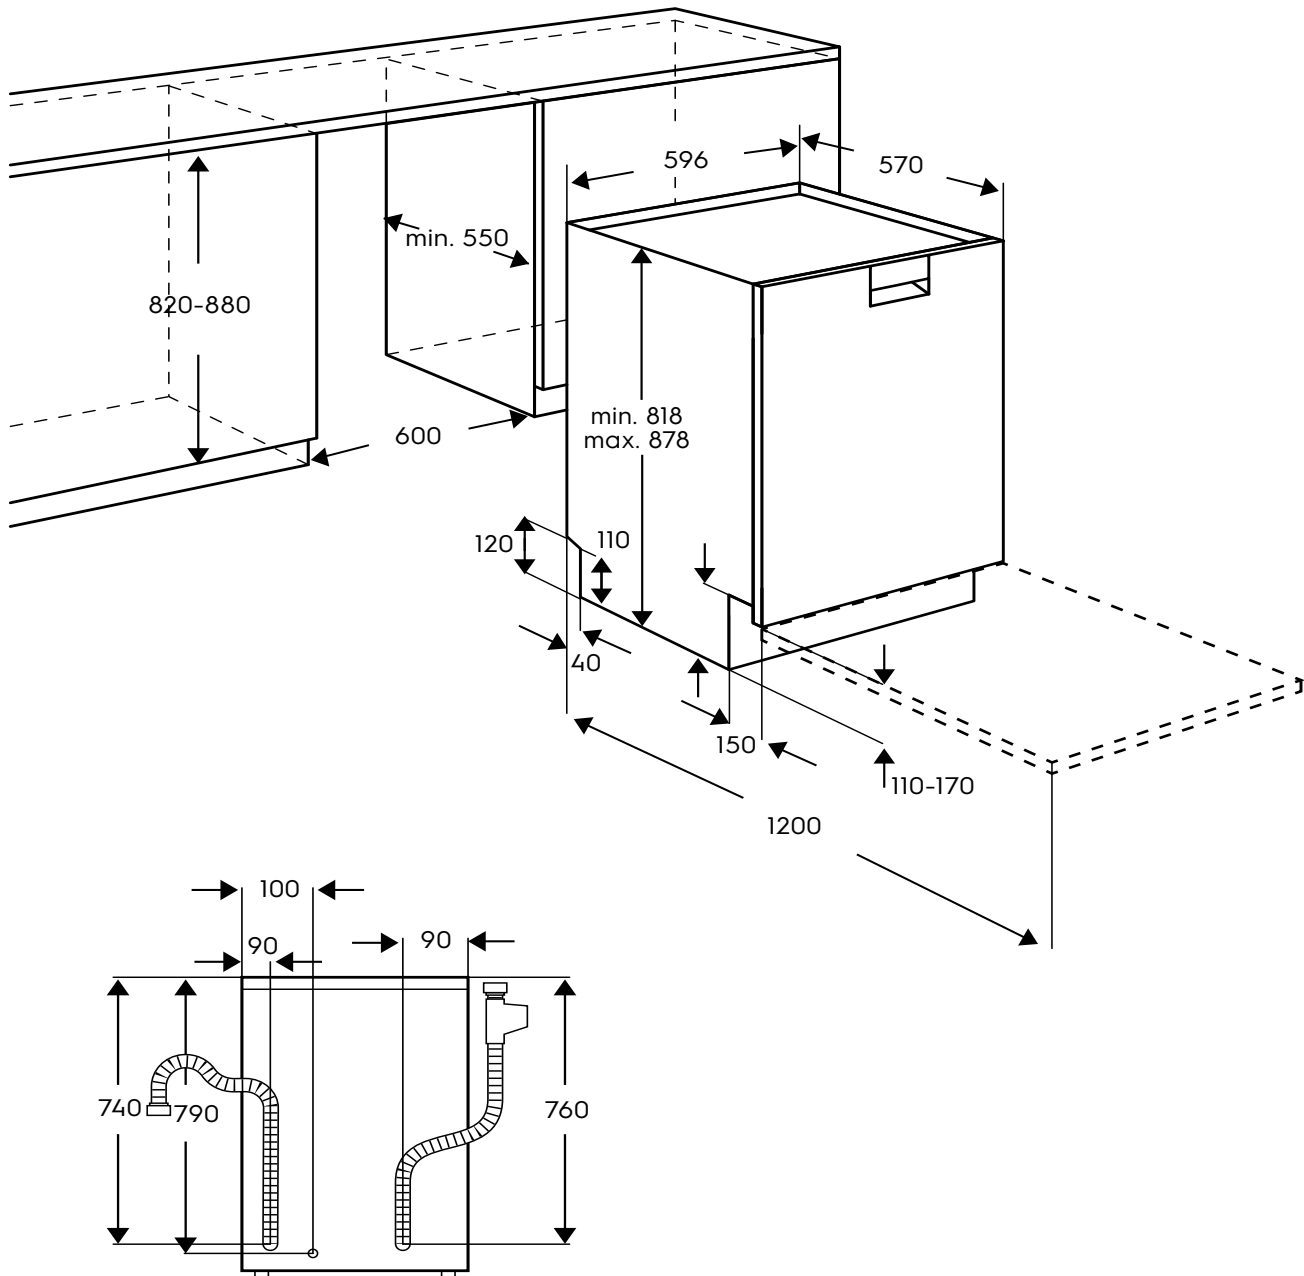

Dimension Guide

Built Under Dishwasher

Model:
ESF97400RKX

Dimensions			
	width	height	depth
Cut-out (mm)	600	820-880	550
Product (mm)	596	818-878	570

Please note! Dimensions to be used as a guide only. All customers MUST refer to the user manual supplied with the product for detailed installation instructions.
© 2022 Electrolux S.E.A PTE. LTD. E_Dim_ESF97400RKX_Apr22