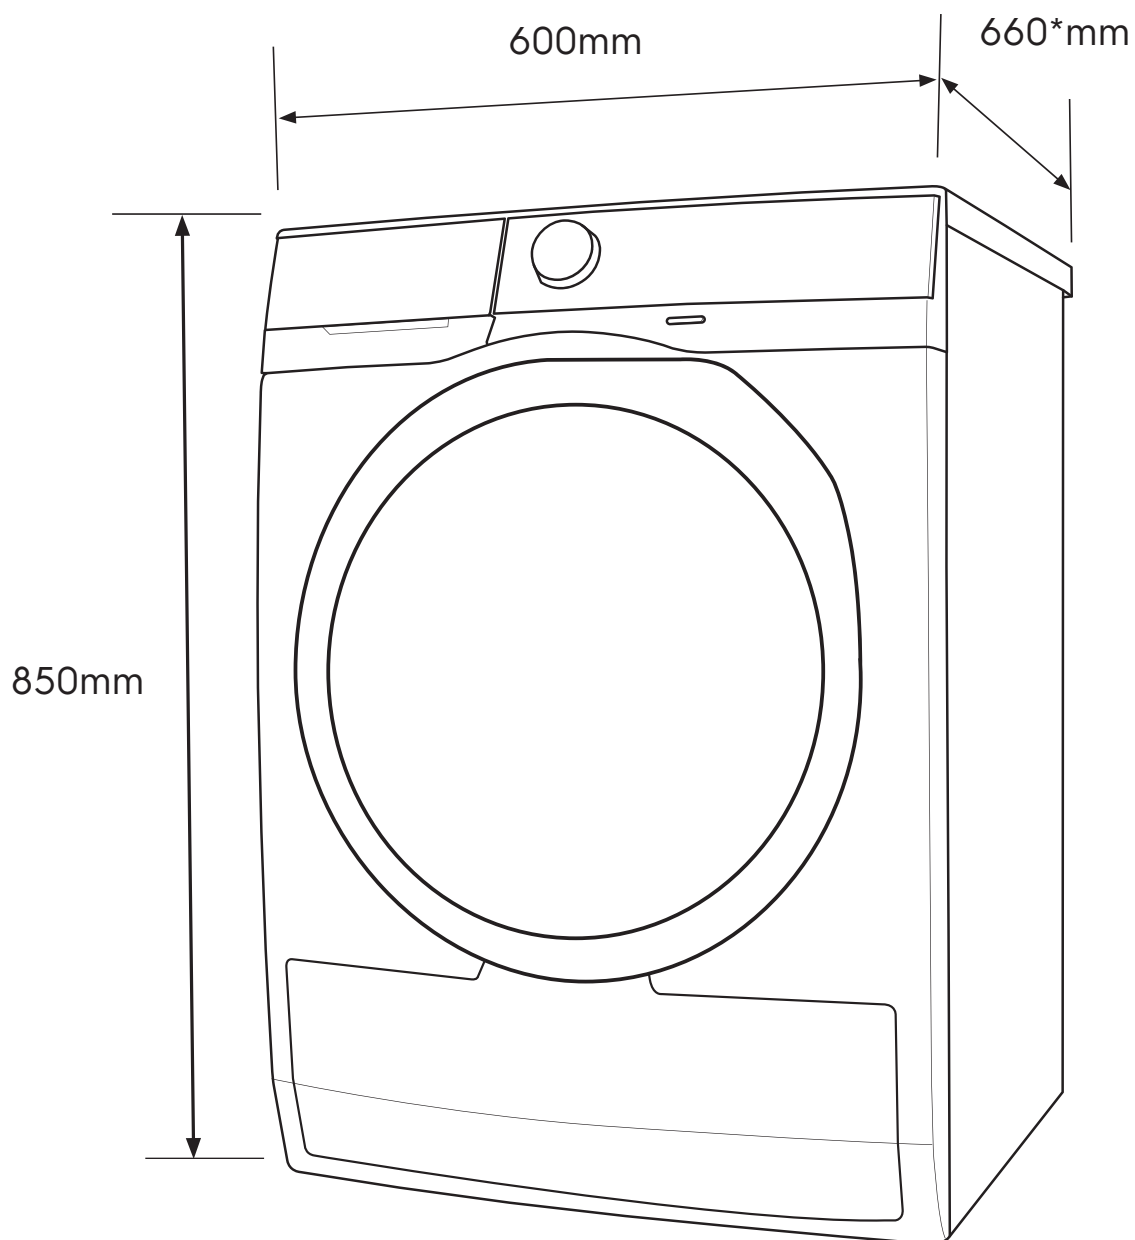

# Dimension Guide

## Dryers

**Model:**  
EDC804Q5WB

**IMPORTANT**

This is a guide of product dimensions only. For complete installation instructions, refer to the manual provided with product.

© 2022 Electrolux Home Products Pty Ltd. E\_DIM\_Dryer\_EDC804Q5WB\_Jan22