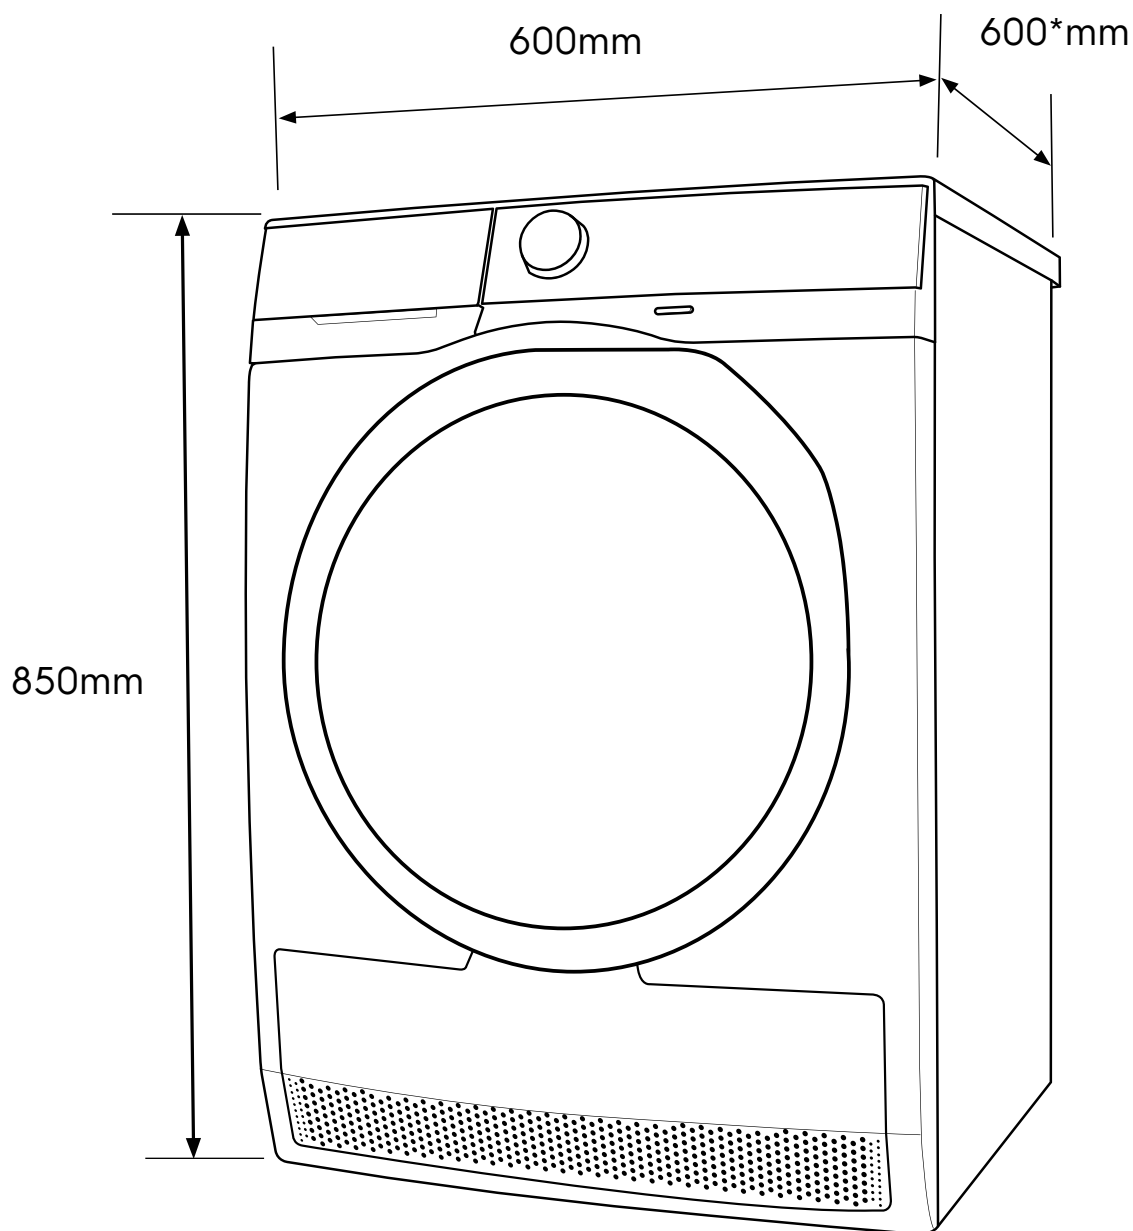

Dimension Guide

Dryers

Model:

EDH803BEWA

EDH903BEWA

EDC804BEWA

**IMPORTANT**

This is a guide of product dimensions only. For complete installation instructions, refer to the manual provided with product.