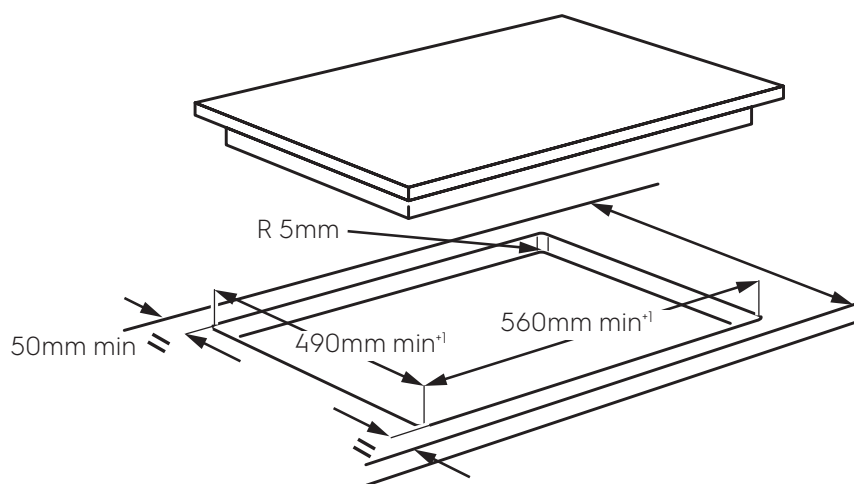

Dimension Guide

Induction Cooktops / 60cm

Models:

EHI645BD
EHI667BD
EHI635BD

Dimensions

	width	height	depth
Cut-out (mm)	560		490
Product (mm)	590	55	520

*Unless otherwise specified in rangehood installation details.

Please note! Dimensions to be used as a guide only. All customers MUST refer to the user manual supplied with the product for detailed installation instructions.

© 2019 Electrolux Home Products Pty Ltd. EDIMS_60_IndCooktop_Jan19