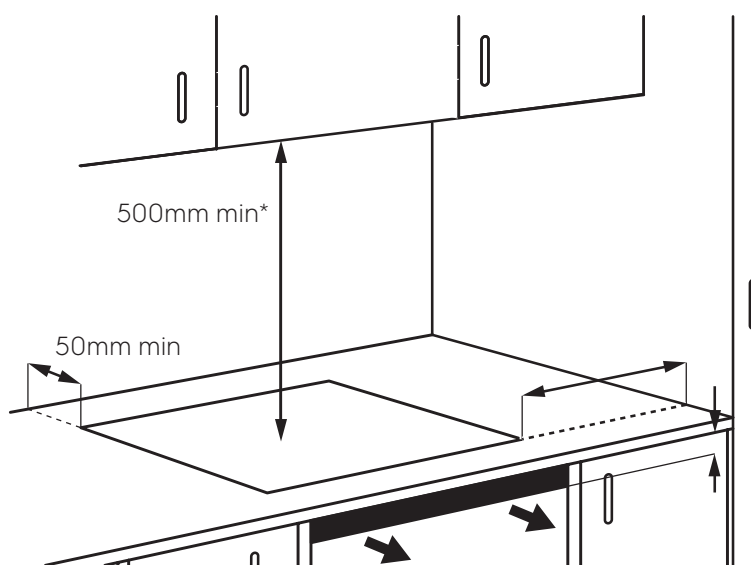

Dimension Guide

Induction Cooktops / 60cm

Models:

EHI645BD
EHI667BD
EHI635BD

Dimensions

	width	height	depth
Cut-out (mm)	560		490
Product (mm)	590	55	520

*Unless otherwise specified in rangehood installation details.

Please note! Dimensions to be used as a guide only. All customers MUST refer to the user manual supplied with the product for detailed installation instructions.

© 2019 Electrolux Home Products Pty Ltd. EDIMS_60_IndCooktop_Jan19