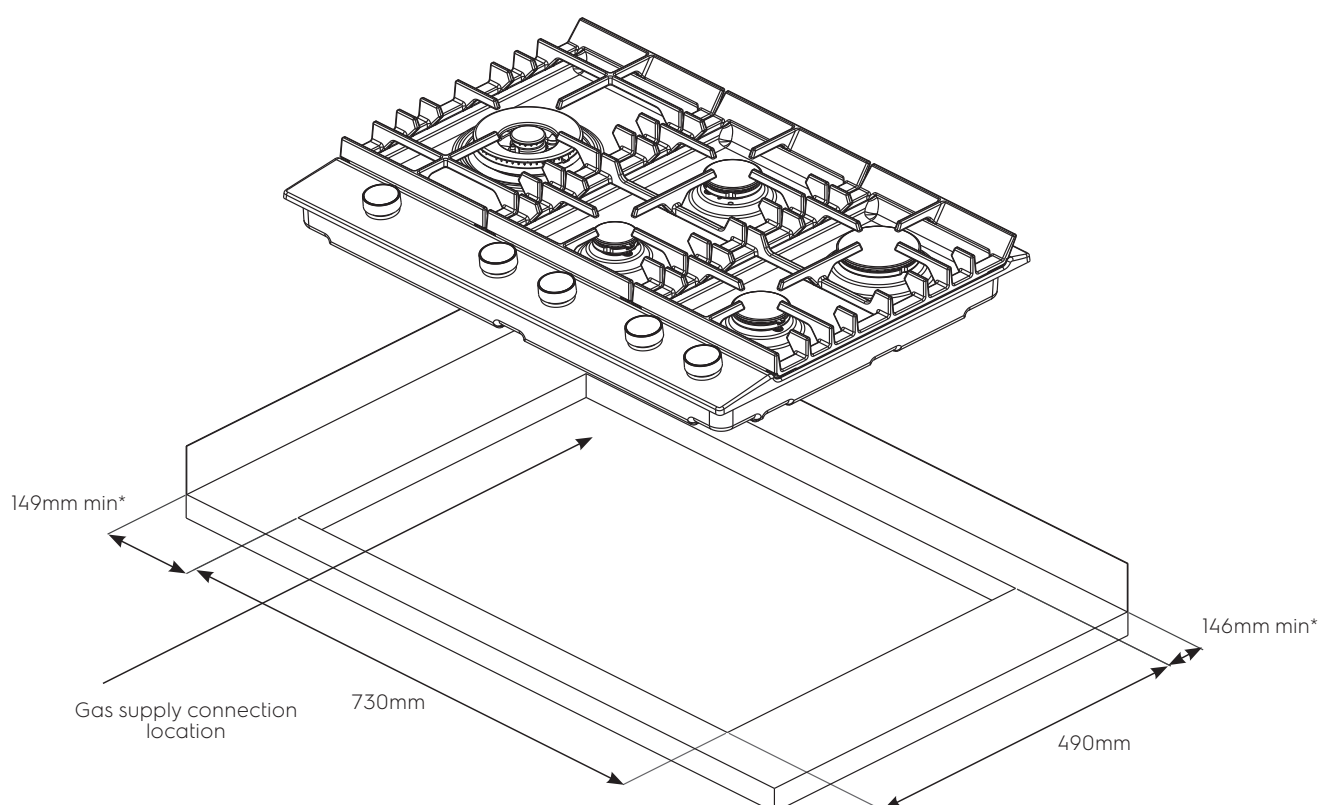

Dimension Guide

Gas Cooktops / 70cm

Model:
EHG755SD

Dimensions			
	width	height	depth
Cut-out (mm)	730		490
Product (mm)	745	55	530

*To combustible surface (dimension is not relevant if the adjacent surface is non-combustible).

Please note! Dimensions to be used as a guide only. All customers MUST refer to the user manual supplied with the product for detailed installation instructions.

© 2019 Electrolux Home Products Pty Ltd. EDIMS_GasCooktop_70_Jan19