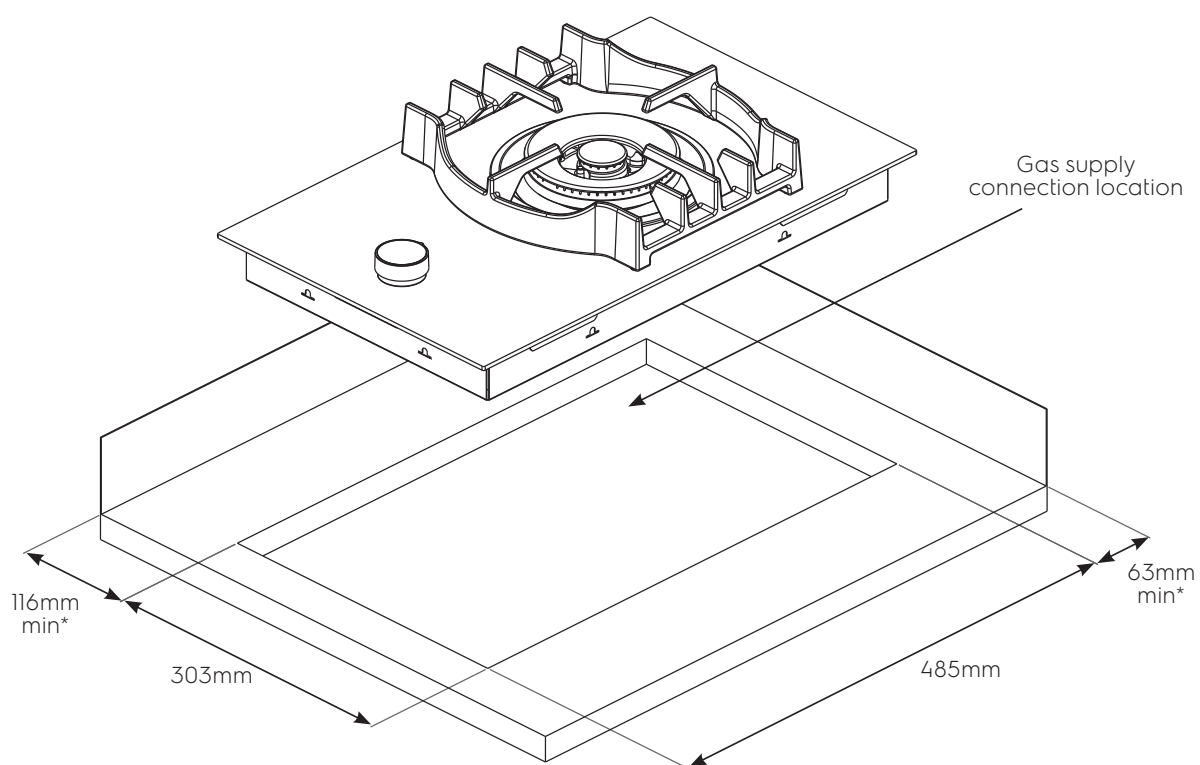

Dimension Guide

Gas Cooktops / 30cm

Model:
EHG313BD

Dimensions			
	width	height	depth
Cut-out (mm)	303		485
Product (mm)	320	56	520

*To combustible surface (dimension is not relevant if the adjacent surface is non-combustible).

Please note! Dimensions to be used as a guide only. All customers MUST refer to the user manual supplied with the product for detailed installation instructions.

© 2019 Electrolux Home Products Pty Ltd. EDIM_GasCooktop_30_Jan19