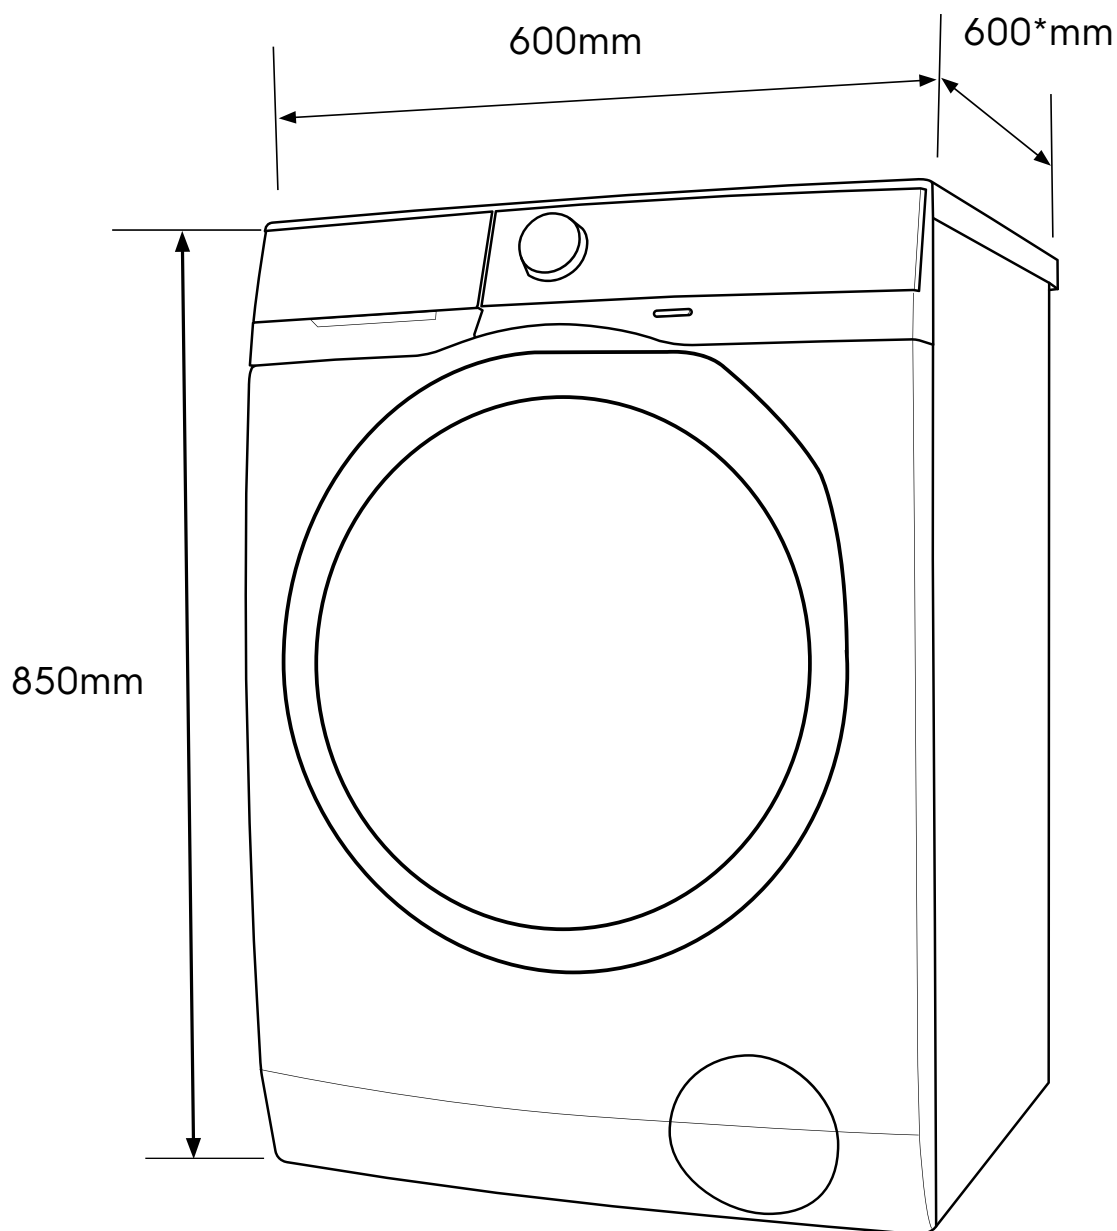

# Dimension Guide

## Heat pump & condensor dryers

**Model:**

EDH903BEWA  
EDH803BEWA  
EDH803BEWN  
EDC804BEWA

**IMPORTANT**

This is a guide of product dimensions only. For complete installation instructions, refer to the manual provided with product.