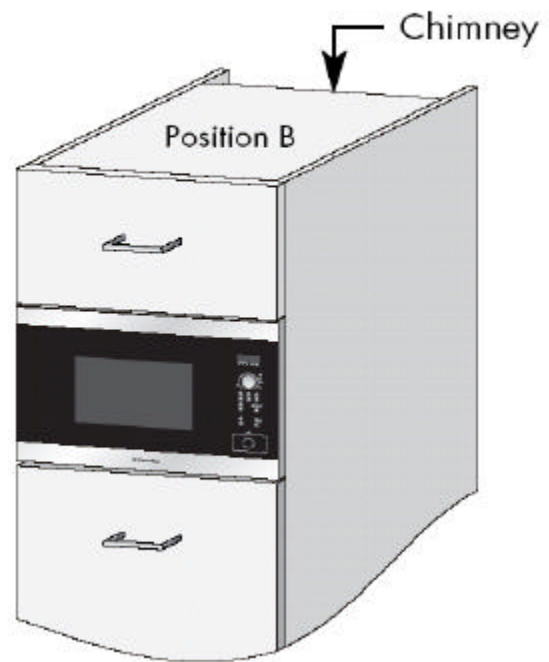

**Microwave Oven dimensions
 EMS2688X**

**Building-in cutout dimensions
 EMS2688X**

The microwave can be fitted in position A or B:

POSITION	NICHE SIZE			CHIMNEY (min)	Gap Between Cupboard & Ceiling
	W	D	H		
A	560	550	450	50	50
B	560	500	450	40	50

Measurements in (mm)