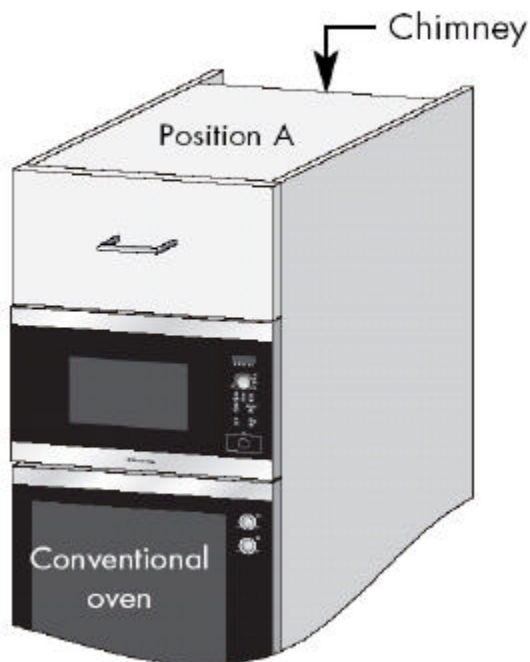

**Microwave Oven dimensions
 EMS2688X**

**Building-in cutout dimensions
 EMS2688X**

The microwave can be fitted in position A or B:

POSITION	NICHE SIZE			CHIMNEY (min)	Gap Between Cupboard & Ceiling
	W	D	H		
A	560	550	450	50	50
B	560	500	450	40	50