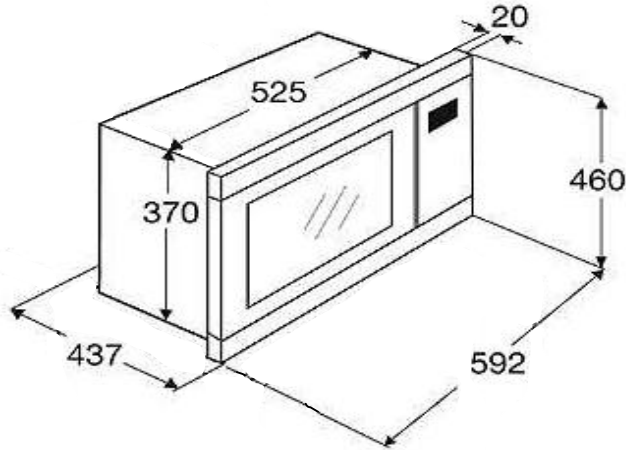

**Microwave Oven dimensions
 EMS2688X**

**Building-in cutout dimensions
 EMS2688X**

The microwave can be fitted in position A or B:

POSITION	NICHE SIZE			CHIMNEY (min)	Gap Between Cupboard & Ceiling
	W	D	H		
A	560	550	450	50	50
B	560	500	450	40	50

Measurements in (mm)