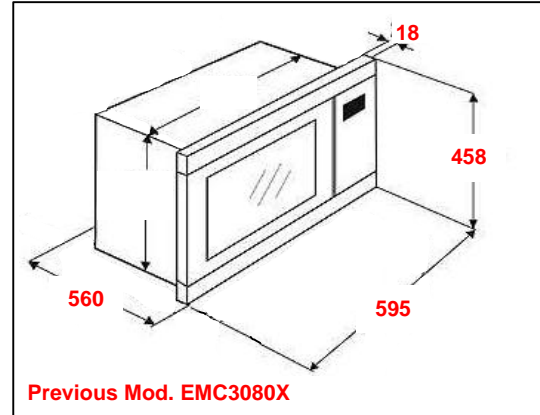

**Microwave Oven dimensions
 EMS2688X**

**Building-in cutout dimensions
 EMS2688X**

The microwave can be fitted in position A or B:

POSITION	NICHE SIZE			CHIMNEY (min)	Gap Between Cupboard & Ceiling
	W	D	H		
A	560	550	450	50	50
B	560	500	450	40	50

Measurements in (mm)