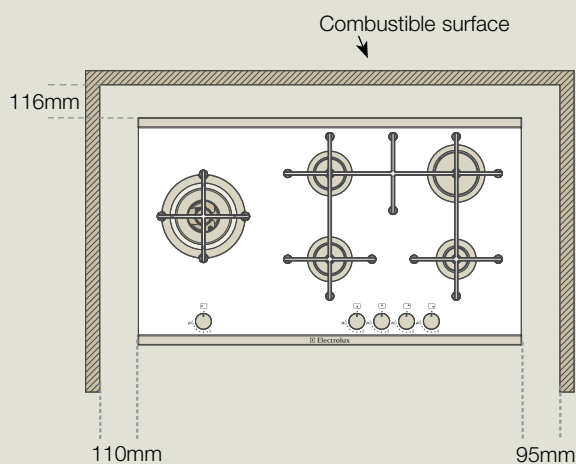

dimensions and installation guide

electrolux e:line gas cooktops

models EHGC97BS, EHGf97BX

EHGC97BS & EHGf97BX – Proud fit

EHGf97BX – Additional flush fit detail (Stainless Steel model only)

EHGC97BS & EHGf97BX – Proud fit cross-section

EHGf97BX – Flush fit cross-section

Recommended clearances around cooktop

EHGC97BS & EHGf97BX (Bottom view)

IMPORTANT

This is a guide of product dimensions only. For complete installation instructions, refer to the manual provided with product.