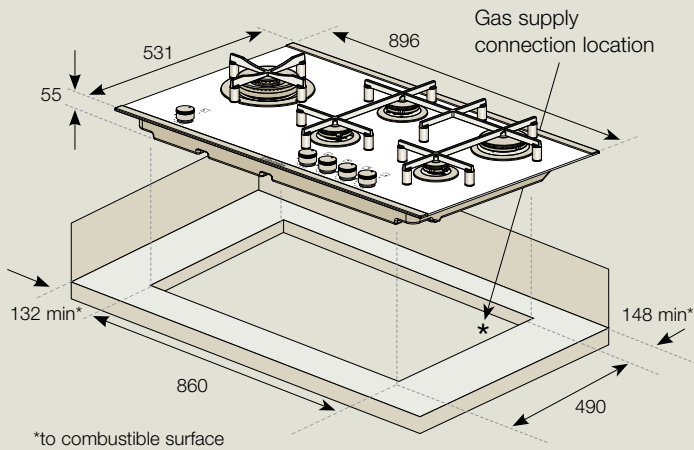

dimensions and installation guide

electrolux e:line gas cooktops

models EHGC97BS, EHGf97BX

EHGC97BS & EHGf97BX – Proud fit

EHGf97BX – Additional flush fit detail (Stainless Steel model only)

EHGC97BS & EHGf97BX – Proud fit cross-section

EHGf97BX – Flush fit cross-section

Recommended clearances around cooktop

EHGC97BS & EHGf97BX (Bottom view)

IMPORTANT

This is a guide of product dimensions only. For complete installation instructions, refer to the manual provided with product.