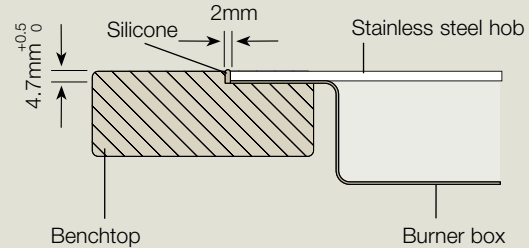

dimensions and installation guide

electrolux e:line gas cooktops

models EHGC97BS, EHGf97BX

EHGC97BS & EHGf97BX – Proud fit

EHGf97BX – Additional flush fit detail (Stainless Steel model only)

EHGC97BS & EHGf97BX – Proud fit cross-section

EHGf97BX – Flush fit cross-section

Recommended clearances around cooktop

EHGC97BS & EHGf97BX (Bottom view)

IMPORTANT

This is a guide of product dimensions only. For complete installation instructions, refer to the manual provided with product.