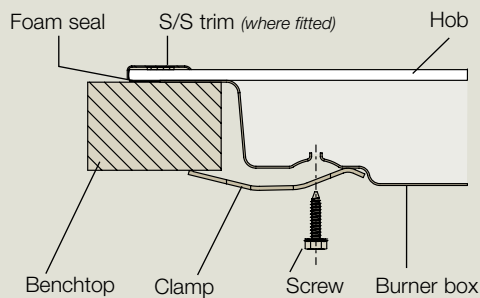

dimensions and installation guide

electrolux e:line gas cooktops

models EHGC97BS, EHGf97BX

EHGC97BS & EHGf97BX – Proud fit

EHGf97BX – Additional flush fit detail (Stainless Steel model only)

EHGC97BS & EHGf97BX – Proud fit cross-section

EHGf97BX – Flush fit cross-section

Recommended clearances around cooktop

EHGC97BS & EHGf97BX (Bottom view)

IMPORTANT

This is a guide of product dimensions only. For complete installation instructions, refer to the manual provided with product.