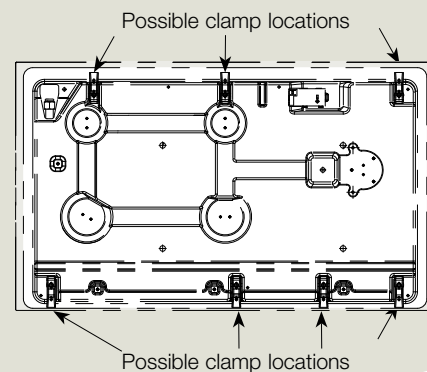

dimensions and installation guide

electrolux e:line gas cooktops

models EHGC97BS, EHGf97BX

EHGC97BS & EHGf97BX – Proud fit

EHGf97BX – Additional flush fit detail (Stainless Steel model only)

EHGC97BS & EHGf97BX – Proud fit cross-section

EHGf97BX – Flush fit cross-section

Recommended clearances around cooktop

EHGC97BS & EHGf97BX (Bottom view)

IMPORTANT

This is a guide of product dimensions only. For complete installation instructions, refer to the manual provided with product.