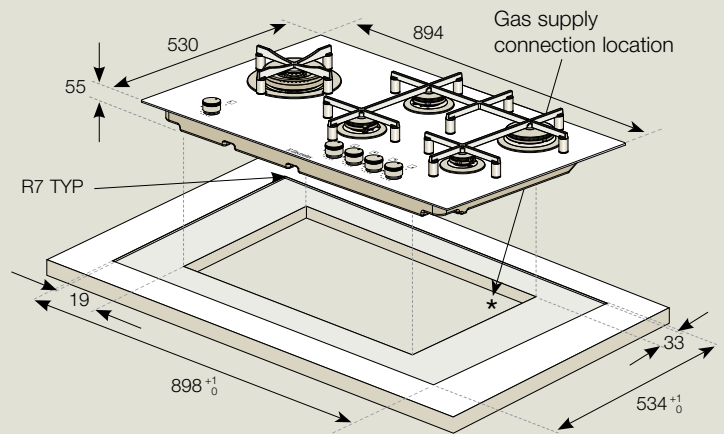

dimensions and installation guide

electrolux e:line gas cooktops

models EHGC97BS, EHGf97BX

EHGC97BS & EHGf97BX – Proud fit

EHGf97BX – Additional flush fit detail (Stainless Steel model only)

EHGC97BS & EHGf97BX – Proud fit cross-section

EHGf97BX – Flush fit cross-section

Recommended clearances around cooktop

EHGC97BS & EHGf97BX (Bottom view)

IMPORTANT

This is a guide of product dimensions only. For complete installation instructions, refer to the manual provided with product.

All measurements in millimetres
Current as at Sep 2009
© 2009 Electrolux Home Products Pty Ltd. EIGIGNITE97_Sep09

Thinking of you

Electrolux